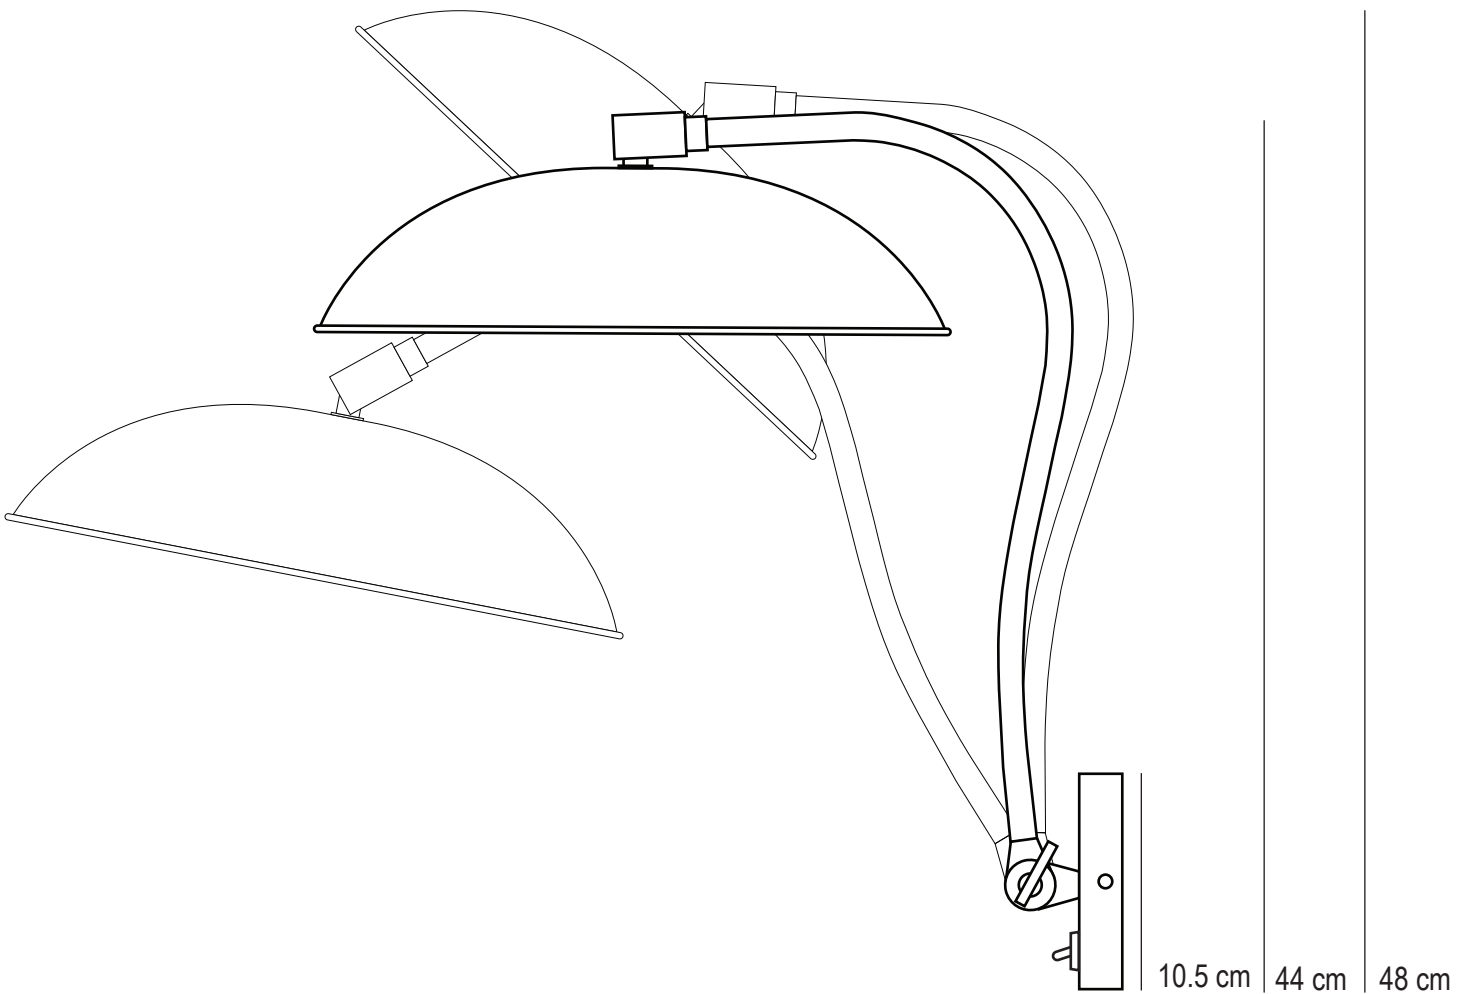

Hugo

Wall

SPECIFICATION	Product Code	Bulb Cap	Max Wattage	Bulb Type
Hugo Wall	FW 417	E27	40	GLS
Available Finish	Polished aluminium, black, red, cream and white painted aluminium.			

60 cm

40 cm

This product is available for specific markets. CFL compatible.