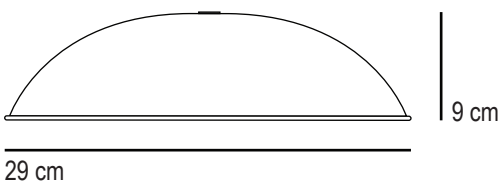

Hugo

Wall

SPECIFICATION	Product Code	Bulb Cap	Max Wattage	Bulb Type
Hugo Wall	FW 417	E27	40	GLS
Available Finish	Polished aluminium, black, red, cream and white painted aluminium.			

60 cm

40 cm

This product is available for specific markets. CFL compatible.