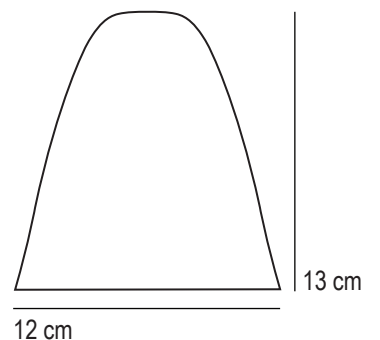

## Medium Dome

### Wall PSC

SPECIFICATION	Product Code	Bulb Cap	Max Wattage	Bulb Type
Hector Medium Dome Wall PSC	FW 343	E 27	40	GLS
Available Finish	Natural, blue or green bone china.			

max: 27 cm

This product is available for specific markets. CFL compatible.