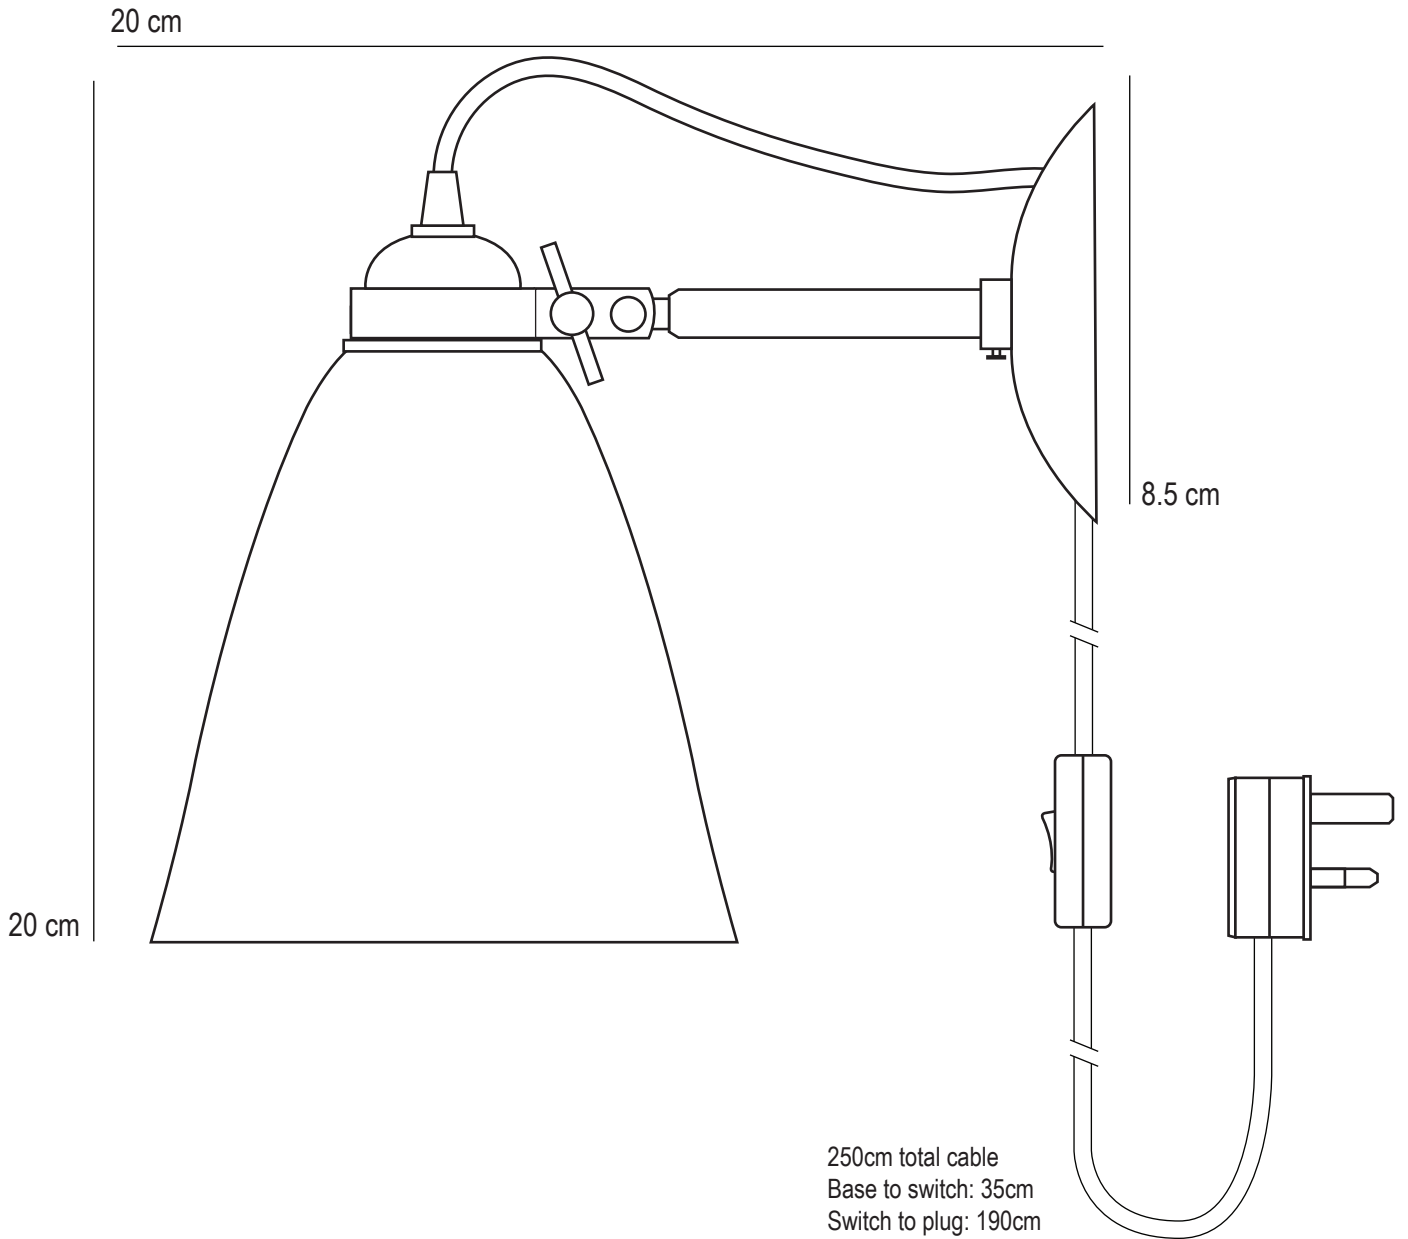

## Medium Dome

### Wall PSC

SPECIFICATION	Product Code	Bulb Cap	Max Wattage	Bulb Type
Hector Medium Dome Wall PSC	FW 343	E 27	40	GLS
Available Finish	Natural, blue or green bone china.			

max: 27 cm

This product is available for specific markets. CFL compatible.