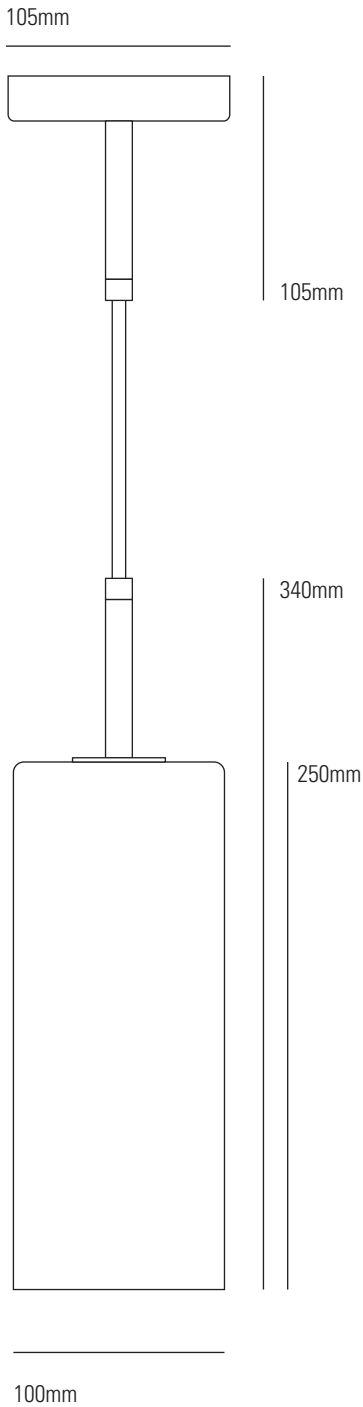

Brompton Pendants

Anthracite Glass & Weathered Brass

SPECIFICATION	Finish	Product Code	Bulb Cap	Max Wattage	Bulb Type
Size 1 Pendant	Anthracite/Weathered Brass	FP610/AN/WE	E 27	60	GLS
Size 2 Pendant	Anthracite/Weathered Brass	FP611/AN/WE	E 27	60	GLS
Size 3 Pendant	Anthracite/Weathered Brass	FP612/AN/WE	E 27	60	GLS

Size 1

Size 2

Size 3

This product is available for specific markets. CFL compatible.
Cable length 150cm, bespoke cable lengths are available on request.