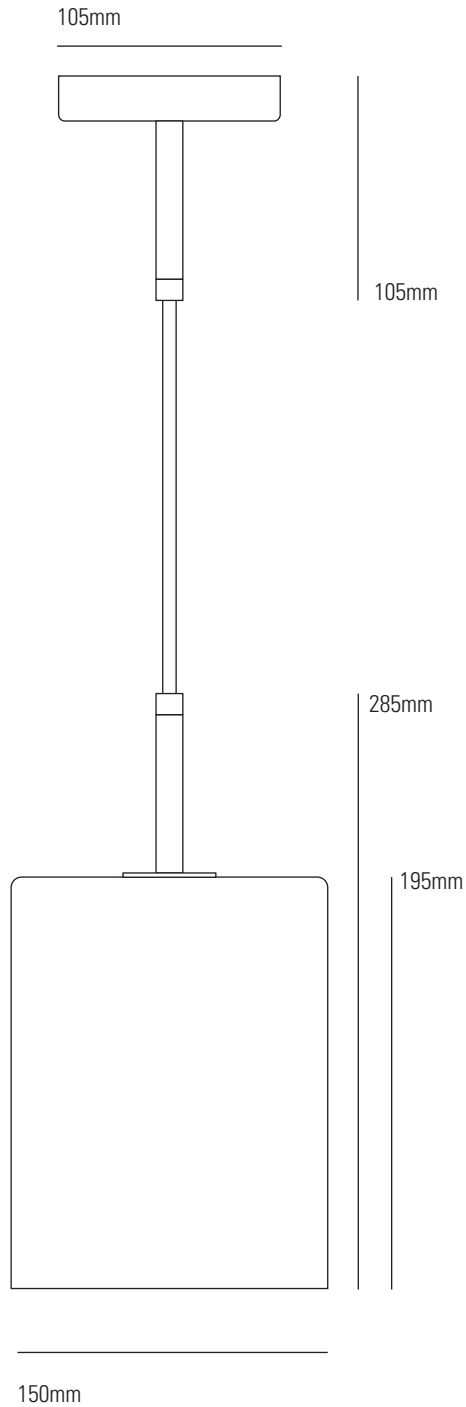

Brompton Pendants

Anthracite Glass & Weathered Brass

SPECIFICATION	Finish	Product Code	Bulb Cap	Max Wattage	Bulb Type
Size 1 Pendant	Anthracite/Weathered Brass	FP610/AN/WE	E 27	60	GLS
Size 2 Pendant	Anthracite/Weathered Brass	FP611/AN/WE	E 27	60	GLS
Size 3 Pendant	Anthracite/Weathered Brass	FP612/AN/WE	E 27	60	GLS

Size 1

Size 2

Size 3

This product is available for specific markets. CFL compatible.
Cable length 150cm, bespoke cable lengths are available on request.