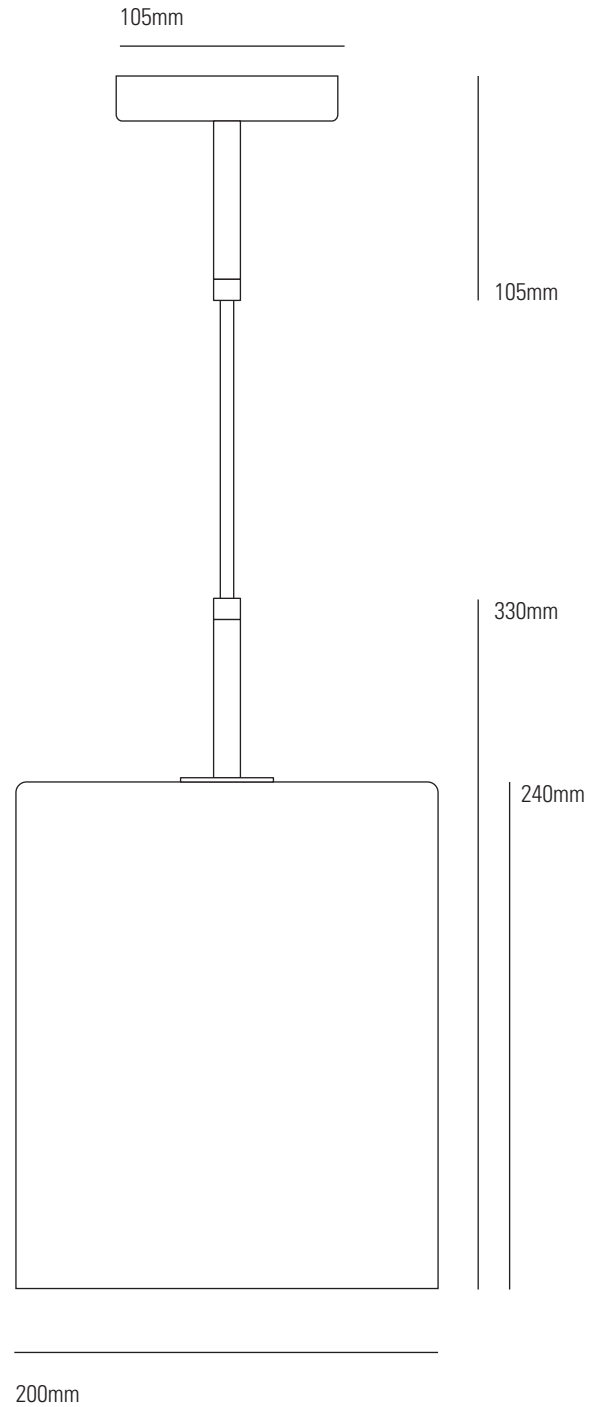

Brompton Pendants

Anthracite Glass & Weathered Brass

SPECIFICATION	Finish	Product Code	Bulb Cap	Max Wattage	Bulb Type
Size 1 Pendant	Anthracite/Weathered Brass	FP610/AN/WE	E 27	60	GLS
Size 2 Pendant	Anthracite/Weathered Brass	FP611/AN/WE	E 27	60	GLS
Size 3 Pendant	Anthracite/Weathered Brass	FP612/AN/WE	E 27	60	GLS

Size 1

Size 2

Size 3

This product is available for specific markets. CFL compatible.
Cable length 150cm, bespoke cable lengths are available on request.